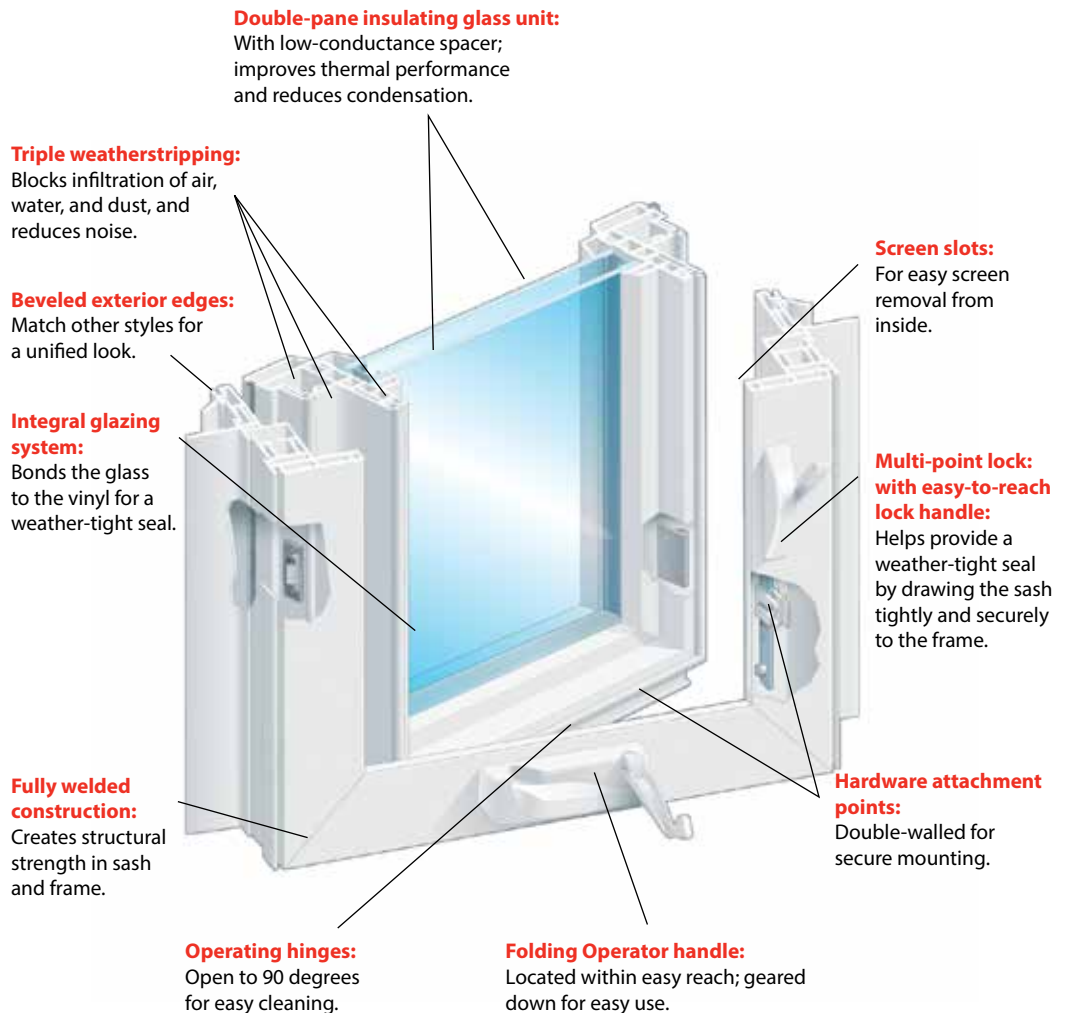

Easy cleaning.
Spring-loaded tilt latches allow sash to tilt in for easy cleaning from inside the home.

Trouble-free operation.
3/4" stainless steel balance system applies a constant force so sashes lift and lower easily — and stay where you put them. They never sag and they never need adjustment.

Easy cleaning.

Specially designed hinges open to a full 90-degrees and allow access to the outside sash surfaces from inside the home.

Easy to open, easy to close.

Located within easy reach, the operating hardware requires very little effort to use, as the crank is geared down and hinges are designed to bear the load easily.

CASEMENT WINDOW SHOWN

1680 Slider Windows

Slide into something that will spice up any space.

Because fresh air, natural light and viewing area are welcomed in any corner or space in your home; MIWD's slim profile gives even the smallest room in your home an open air outlook on life.

Easy cleaning.
Operable sashes lift out for easy cleaning from the inside. For added security, closed and locked sashes cannot be removed from the exterior.

Optimum viewing area.
Slim profiles, color-coordinated hardware, and a large viewing area give you clean, continuous lines and an unobstructed outlook.