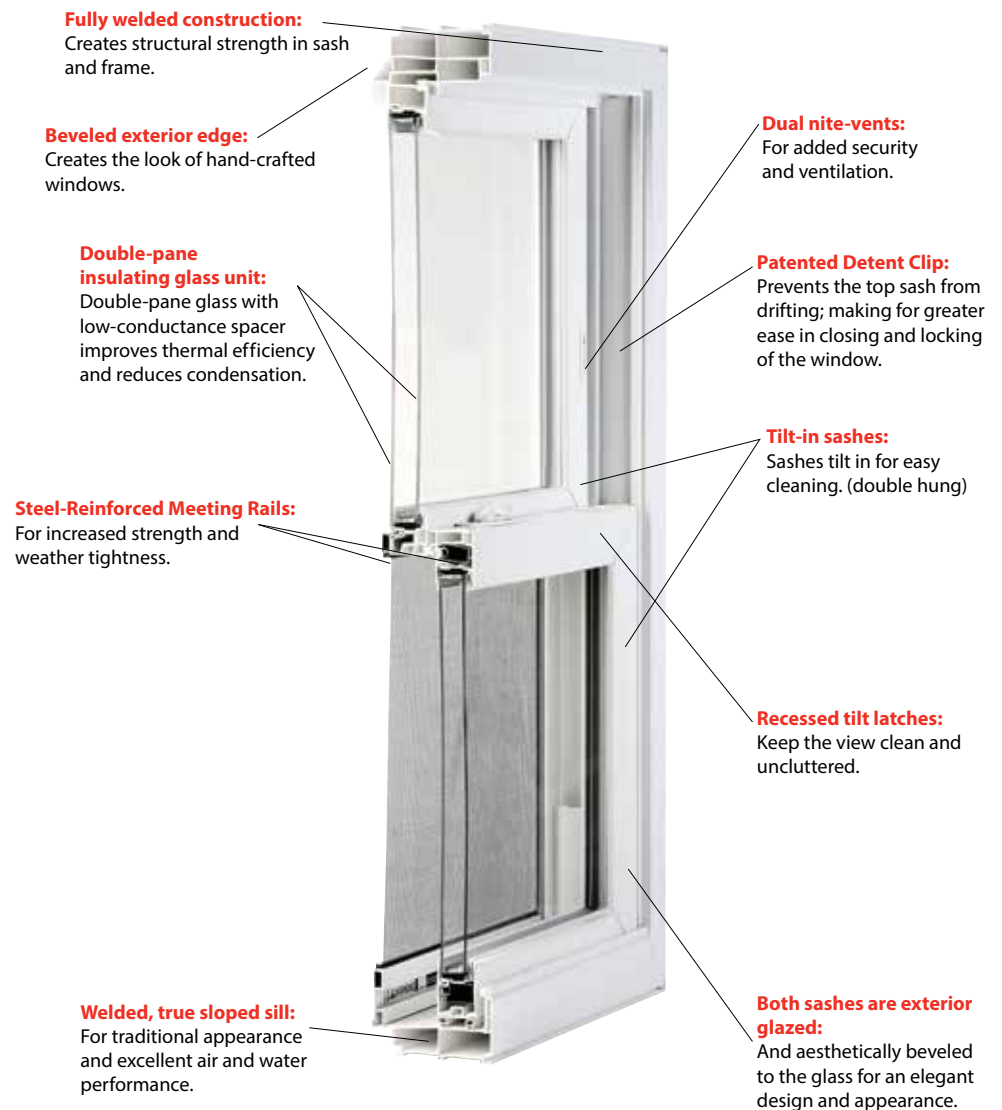

Lifetime Glass Breakage Warranty.

Giving you the piece of mind to enjoy the benefits of your new windows.

1650 Double Hung Windows

Reflections and expressions of tradition and craftsmanship.

Traditional craftsmanship is the first thing you see in 1650 double-hung windows, with detailed features like beveled exterior edges and a 5-degree true-sloped sill. A closer look reveals this crafted style is made even stronger through advanced engineering details. Solid vinyl construction and operating hardware that's been time-tested for decades make the double-hung window the ideal pick if you're looking for design flexibility.

Easy cleaning.
Spring-loaded tilt latches allow sash to tilt in for easy cleaning from inside the home.

Trouble-free operation.
3/4" stainless steel balance system applies a constant force so sashes lift and lower easily — and stay where you put them. They never sag and they never need adjustment.

Easy cleaning.

Specially designed hinges open to a full 90-degrees and allow access to the outside sash surfaces from inside the home.

Easy to open, easy to close.

Located within easy reach, the operating hardware requires very little effort to use, as the crank is geared down and hinges are designed to bear the load easily.